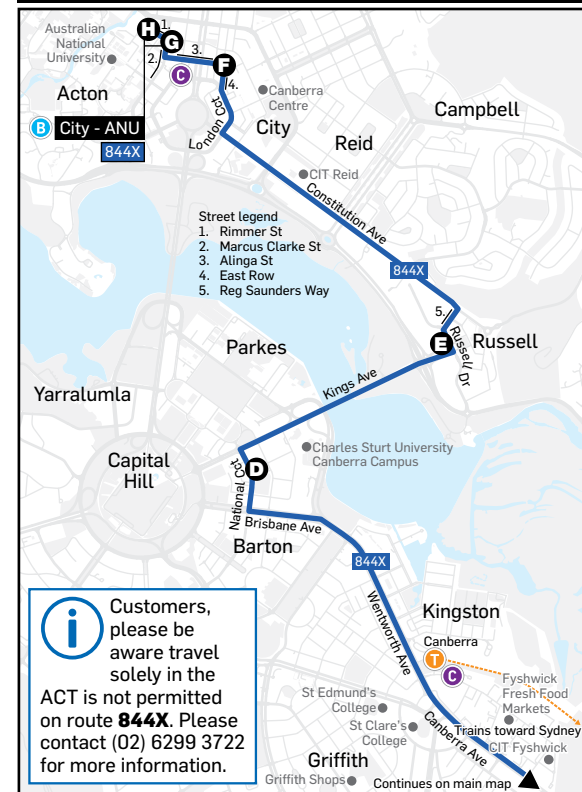

Canberra City inset

i Customers, please be aware travel solely in the ACT is not permitted on route **844X**. Please contact (02) 6299 3722 for more information.