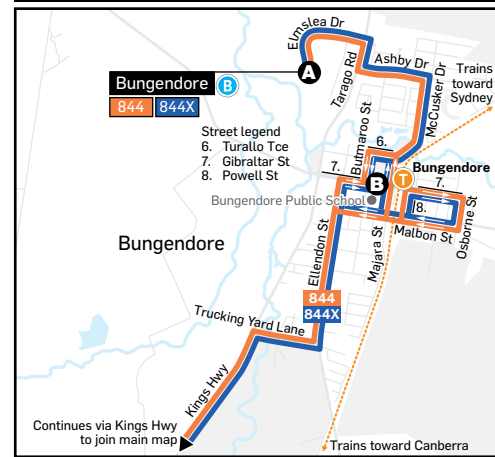

Routes
844, 844X

**Canberra CBD to
Bungendore Express**
via Queanbeyan, Barton
& Russell

Monday to Friday						
map ref	Route Number	844	844	844	844X	844X
H	City - ANU (Rimmer St)	am	pm	pm	pm	pm
F	City Interchange Bay 10	...	...	...	4:29	5:29
E	Russell Offices	...	...	...	4:34	5:34
D	Barton Bus Station	...	...	...	4:46	5:46
C	Queanbeyan Int. (QBI) arr	...	...	...	4:51	5:51
C	Queanbeyan Int. (QBI) dep	9:15	1:15	4:15	5:15	6:15
B	Gibraltar St - Bungendore Park	9:46	1:46	4:46	5:46	6:46
A	Elmslea Dr	9:53	1:53	4:53	5:53	6:53

Routes
844, 844X

**Bungendore to
Canberra CBD Express**
via Queanbeyan, Barton
& Russell

Monday to Friday							
map ref	Route Number	844X	844X	844X	844	844	844
A	Elmslea Dr	am	am	am	pm	pm	
B	Gibraltar St - Bungendore Park	...	7:10	...	10:00	2:00	5:00
C	Queanbeyan Int. (QBI) arr	...	7:17	...	10:07	2:07	5:07
C	Queanbeyan Int. (QBI) dep	7:09	7:48	8:29	...	...	...
D	Barton Bus Station	7:33	8:13	8:53	...	...	...
E	Russell Offices	7:38	8:18	8:58	...	...	...
F	City Interchange	7:50	8:30	9:10	...	...	...
G	City - ANU (Marcus Clarke St)	7:55	8:35	9:15	...	...	...

Bungendore inset