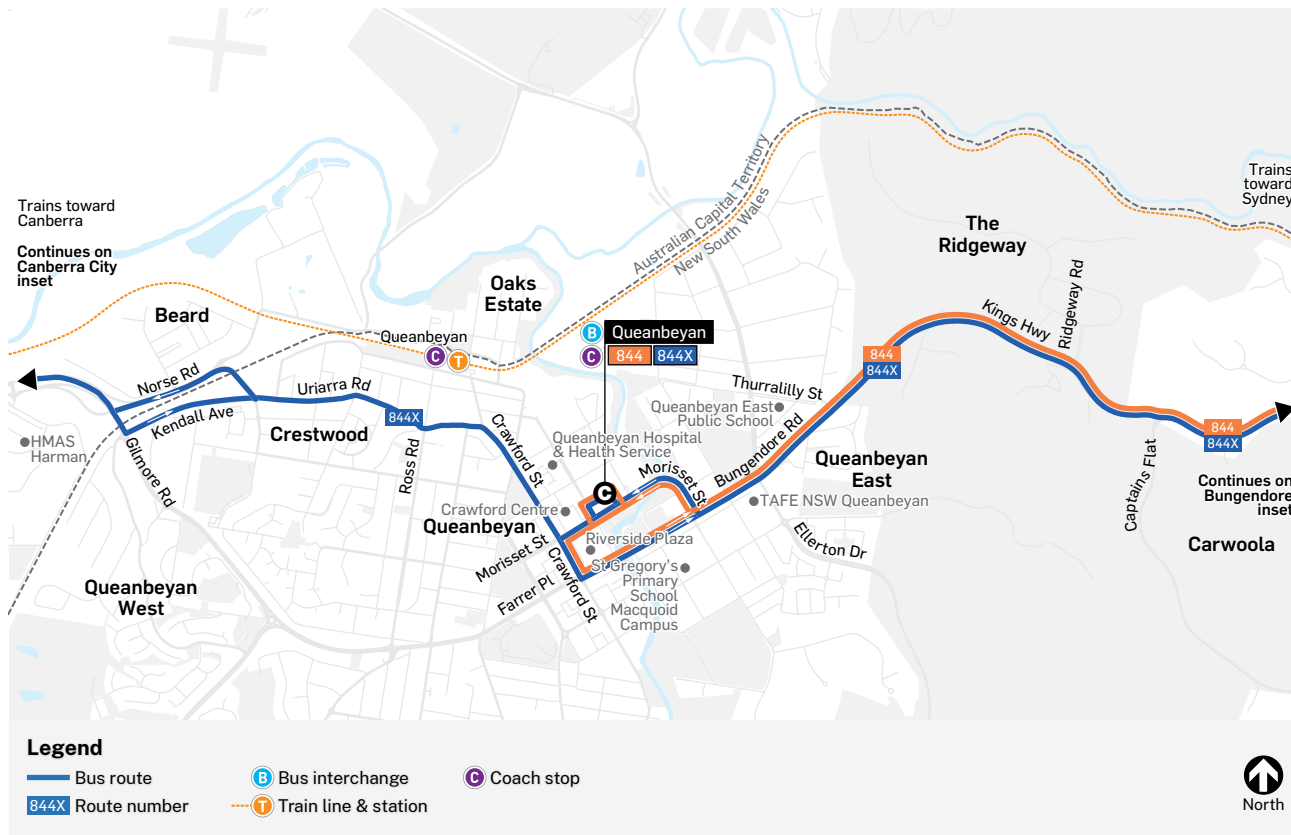

Routes
844, 844X

**Canberra CBD to
Bungendore Express**
via Queanbeyan, Barton
& Russell

Monday to Friday						
map ref	Route Number	844	844	844	844X	844X
H	City - ANU (Rimmer St)	am	pm	pm	pm	pm
F	City Interchange Bay 10	...	...	...	4:29	5:29
E	Russell Offices	...	...	...	4:34	5:34
D	Barton Bus Station	...	...	...	4:46	5:46
C	Queanbeyan Int. (QBI) arr	...	...	...	4:51	5:51
C	Queanbeyan Int. (QBI) dep	9:15	1:15	4:15	5:15	6:15
B	Gibraltar St - Bungendore Park	9:46	1:46	4:46	5:46	6:46
A	Elmslea Dr	9:53	1:53	4:53	5:53	6:53

Routes
844, 844X

**Bungendore to
Canberra CBD Express**
via Queanbeyan, Barton
& Russell

Monday to Friday							
map ref	Route Number	844X	844X	844X	844	844	844
A	Elmslea Dr	am	am	am	pm	pm	
B	Gibraltar St - Bungendore Park	...	7:10	...	10:00	2:00	5:00
C	Queanbeyan Int. (QBI) arr	...	7:17	...	10:07	2:07	5:07
C	Queanbeyan Int. (QBI) dep	7:09	7:48	8:29	...	...	...
D	Barton Bus Station	7:33	8:13	8:53	...	...	...
E	Russell Offices	7:38	8:18	8:58	...	...	...
F	City Interchange	7:50	8:30	9:10	...	...	...
G	City - ANU (Marcus Clarke St)	7:55	8:35	9:15	...	...	...

Bungendore inset