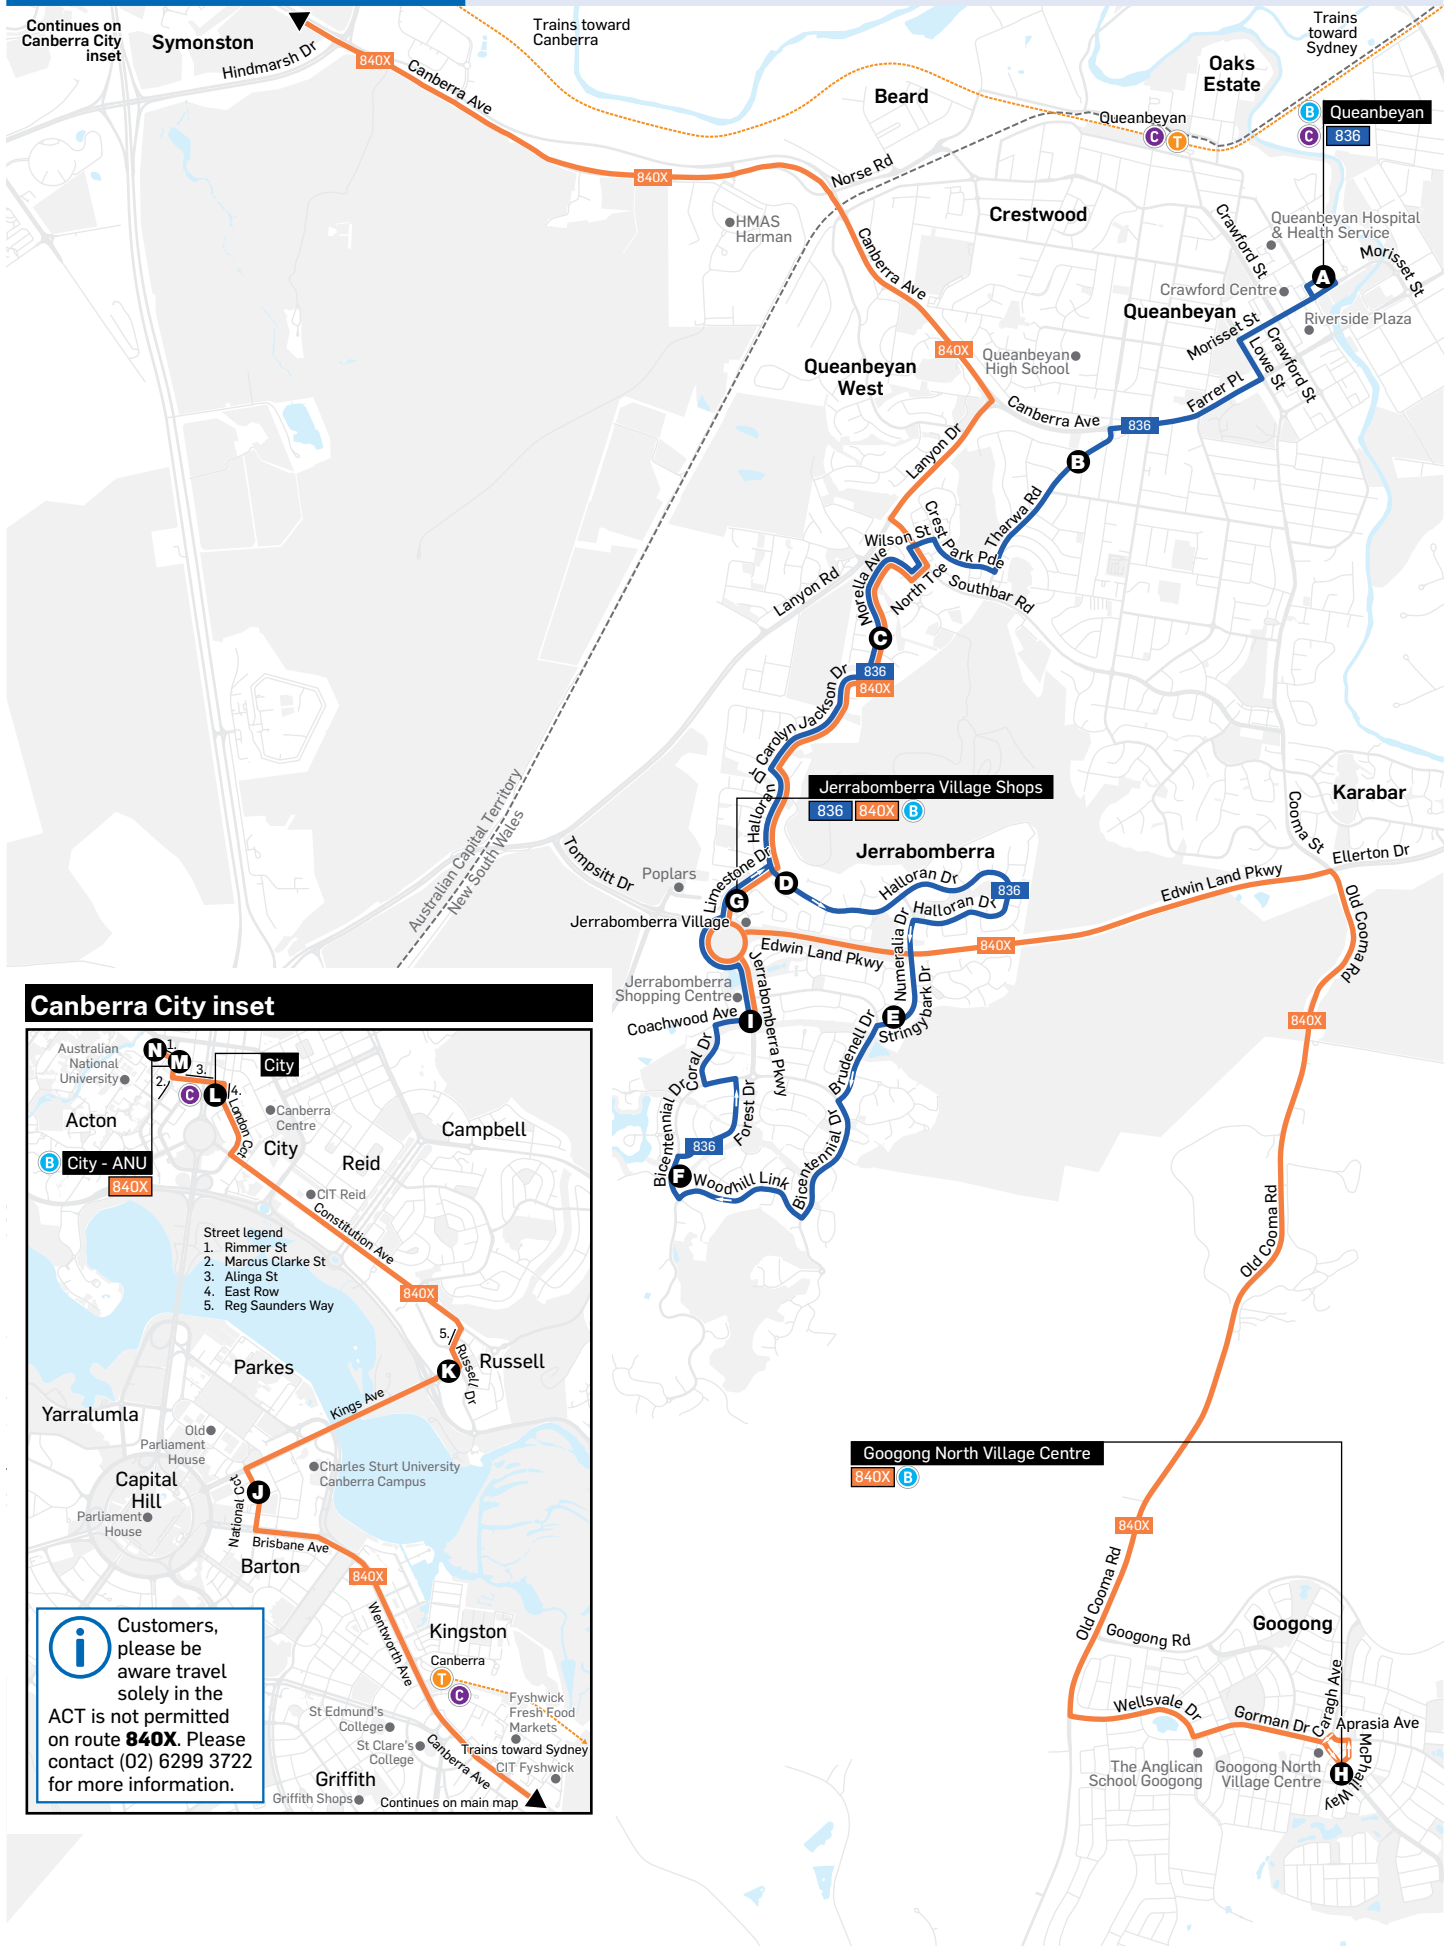

Welcome aboard CDC Canberra, your local bus operator in the Canberra, Queanbeyan and Yass regions.

How to use this timetable

- Go to the route map in this timetable and find the two timing points your bus stop is located between.
- Then find these two timing points on the timetable.
- Your bus is scheduled to arrive between the times shown for these points.

Routes 836, 840X

Bus Route Map

Canberra City inset

Googong North Village Centre

Legend

- Bus route
- Bus interchange
- Coach stop
- Route number
- Train line & station

North

Monday to Friday														
map ref	Route Number	836	836	836	836	836	836	836	836	836	836	836	836	836
		am	am	am	am	am	am	pm	pm	pm	pm	pm	pm	pm
A	Queanbeyan Interchange (QBI) dep	7:51	9:04	10:04	12:04	2:04	4:14	5:18	5:48	6:18	7:24
B	Tharwa Road after Callum St	7:56	9:09	10:09	12:09	2:09	4:19	5:23	5:53	6:23	7:29
C	Morella Ave at Glenora Ct	8:01	9:14	10:14	12:14	2:14	4:24	5:28 C	5:58 C	6:28 C	7:34
D	Halloran Dr before Terrara Cl	6:15	7:15	7:35	8:05	9:18	10:18	12:18	2:18	4:28	5:32	6:02	6:32	7:38
E	Stringybark Drive	6:20	7:20	7:40	8:10	9:23	10:23	12:23	2:23	4:33	5:37	6:07	6:37	7:43
F	Bicentennial Dr after Mariners Ct	6:25	7:25	7:45	8:15	9:28	10:28	12:28	2:28	4:38	5:42	6:12	6:42	7:48
G	Limestone Dr - Jerrabomberra Shops	6:31	7:31 B	7:51 B	8:21	9:34	10:34	12:34	2:34	4:44	5:48	6:18	6:48	7:54
C	Morella Ave opp Glenora Ct	6:35	7:35	7:55	8:25 A	9:38	10:38	12:38	2:38	4:48	5:52	...	6:52	7:58
A	Queanbeyan Interchange (QBI) arr	6:45	7:45	8:05	8:44	9:48	10:48	12:48	2:48	4:58	6:02	7:02	8:08