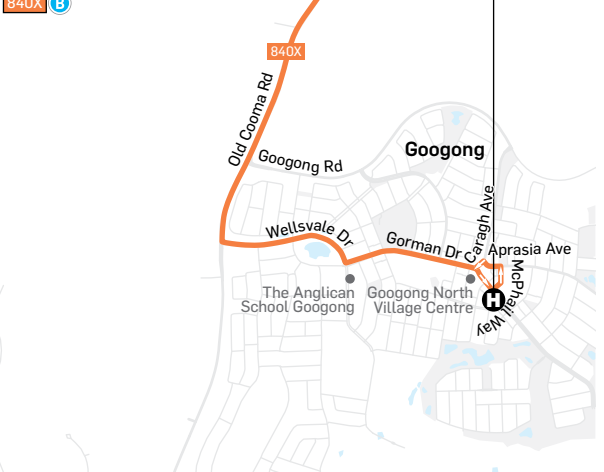

Routes 836, 840X

Bus Route Map

Canberra City inset

Googong North Village Centre

Legend

- Bus route
- Bus interchange
- Coach stop
- Route number
- Train line & station

North

Monday to Friday														
map ref	Route Number	836	836	836	836	836	836	836	836	836	836	836	836	836
		am	am	am	am	am	am	pm	pm	pm	pm	pm	pm	pm
A	Queanbeyan Interchange (QBI) dep	7:51	9:04	10:04	12:04	2:04	4:14	5:18	5:48	6:18	7:24
B	Tharwa Road after Callum St	7:56	9:09	10:09	12:09	2:09	4:19	5:23	5:53	6:23	7:29
C	Morella Ave at Glenora Ct	8:01	9:14	10:14	12:14	2:14	4:24	5:28 C	5:58 C	6:28 C	7:34
D	Halloran Dr before Terrara Cl	6:15	7:15	7:35	8:05	9:18	10:18	12:18	2:18	4:28	5:32	6:02	6:32	7:38
E	Stringybark Drive	6:20	7:20	7:40	8:10	9:23	10:23	12:23	2:23	4:33	5:37	6:07	6:37	7:43
F	Bicentennial Dr after Mariners Ct	6:25	7:25	7:45	8:15	9:28	10:28	12:28	2:28	4:38	5:42	6:12	6:42	7:48
G	Limestone Dr - Jerrabomberra Shops	6:31	7:31 B	7:51 B	8:21	9:34	10:34	12:34	2:34	4:44	5:48	6:18	6:48	7:54
C	Morella Ave opp Glenora Ct	6:35	7:35	7:55	8:25 A	9:38	10:38	12:38	2:38	4:48	5:52	...	6:52	7:58
A	Queanbeyan Interchange (QBI) arr	6:45	7:45	8:05	8:44	9:48	10:48	12:48	2:48	4:58	6:02	7:02	8:08

A - On school days, bus diverts via Queanbeyan Public School & St Gregory's Infants School.

B - Transfer to 840X for City.

C - Transfer from 840X for Jerrabomberra.

Saturday							
map ref	Route Number	836	836	836	836	836	836
		am	am	pm	pm	pm	pm
A	Queanbeyan Interchange (QBI) dep	8:04	10:04	12:04	2:04	4:04	6:04
B	Tharwa Road after Callum St	8:09	10:09	12:09	2:09	4:09	6:09
C	Morella Ave at Glenora Ct	8:14	10:14	12:14	2:14	4:14	6:14
D	Halloran Dr before Terrara Cl	8:18	10:18	12:18	2:18	4:18	6:18
E	Stringybark Drive	8:23	10:23	12:23	2:23	4:23	6:23
F	Bicentennial Dr after Mariners Ct	8:28	10:28	12:28	2:28	4:28	6:28
G	Limestone Dr - Jerrabomberra Shops	8:34	10:34	12:34	2:34	4:34	6:34
C	Morella Ave opp Glenora Ct	8:38	10:38	12:38	2:38	4:38	6:38
A	Queanbeyan Interchange (QBI) arr	8:48	10:48	12:48	2:48	4:48	6:48