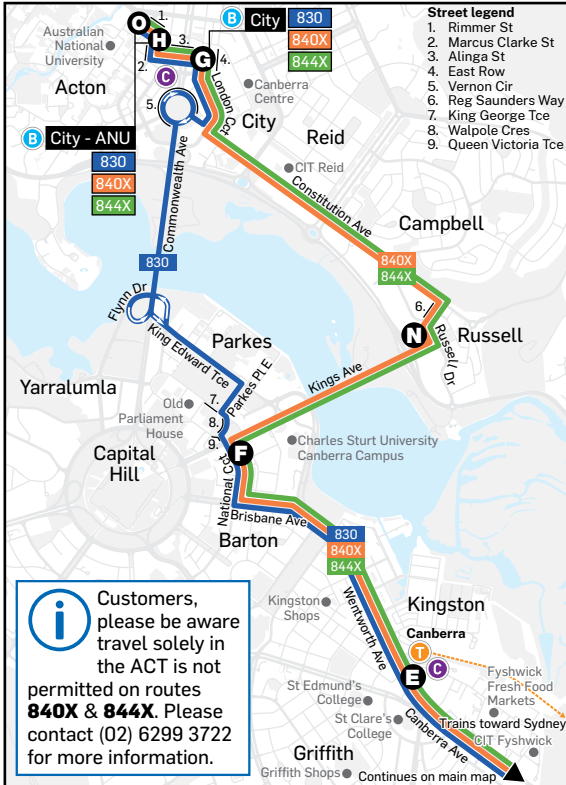

Googong - Queanbeyan - Canberra City

Linking:

- Googong
- Karabar
- Queanbeyan
- Fyshwick
- Jerrabomberra
- Barton
- Russell
- Canberra City

Commencing 24 March 2025

CDC CANBERRA

CDC CANBERRA

Routes 830, 840X, 844X

Bus Route Map

Canberra City inset

Legend

- Bus route
- 830 Route number
- Bus interchange
- Coach stop
- Train line & station

Googong to Canberra CBD via Karabar, Queanbeyan, Crestwood, Harman, Barton & Parkes

Monday to Friday																						
map ref	Route Number	830	830	830	830	830	830	830	830	830	830	830	830	830	830	830	830	830	830	830	830	830
		am	am	am	am	am	am	am	am	am	pm	pm	pm	pm	pm	pm	pm	pm	pm	pm	pm	pm
A	Googong North Village	5:27	5:57	6:22	7:07	7:47	8:32	...	9:32	10:32	11:32	12:32	1:32	2:26	3:32	...	4:32	...	5:32	6:32	7:32	8:32
B	Cooma St - Karabar Shops	5:39	6:09	6:34	7:19	7:59	8:44	...	9:44	10:44	11:44	12:44	1:44	2:38	3:44	...	4:44	...	5:44	6:44	7:44	8:44
C	Queanbeyan Interchange (QBI) arr	5:48	6:18	6:43	7:28	8:08	8:53	9:24	9:53	10:53	11:53	12:53	1:53	2:47	3:53	...	4:53	...	5:53	6:53	7:53	8:53
C	Queanbeyan Interchange (QBI) dep	5:49	6:19	6:44	7:29	8:09	8:54	9:24	9:54	10:54	11:54	12:54	1:54	2:48	3:54	4:24	4:54	5:24	5:54	6:54	7:54	8:54
D	Canberra Ave Bus Station	6:01	6:31	6:56	7:43	8:23	9:08	9:36	10:06	11:06	12:06	1:06	2:06	3:02	4:08	4:38	5:08	5:37	6:06	7:06	8:06	9:06
E	Wentworth Av - Canberra Railway Stn	6:06	6:36	7:01	7:50	8:30	9:15	9:41	10:11	11:11	12:11	1:11	2:11	3:09	4:15	4:45	5:15	5:42	6:11	7:11	8:11	9:11
F	Barton Bus Station	6:10	6:40	7:06	7:55	8:35	9:19	9:45	10:15	11:15	12:15	1:15	2:15	3:14	4:20	4:50	5:20	5:46	6:15	7:15	8:15	9:15
G	City Interchange	6:20	6:50	7:19	8:08	8:48	9:29	9:55	10:25	11:25	12:25	1:25	2:25	3:27	4:33	5:03	5:32	5:56	6:25	7:25	8:25	9:25
H	City - ANU (Marcus Clarke St)	6:24	6:54	7:24	8:13	8:53	9:33	4:38	5:08	5:36	6:00	6:29