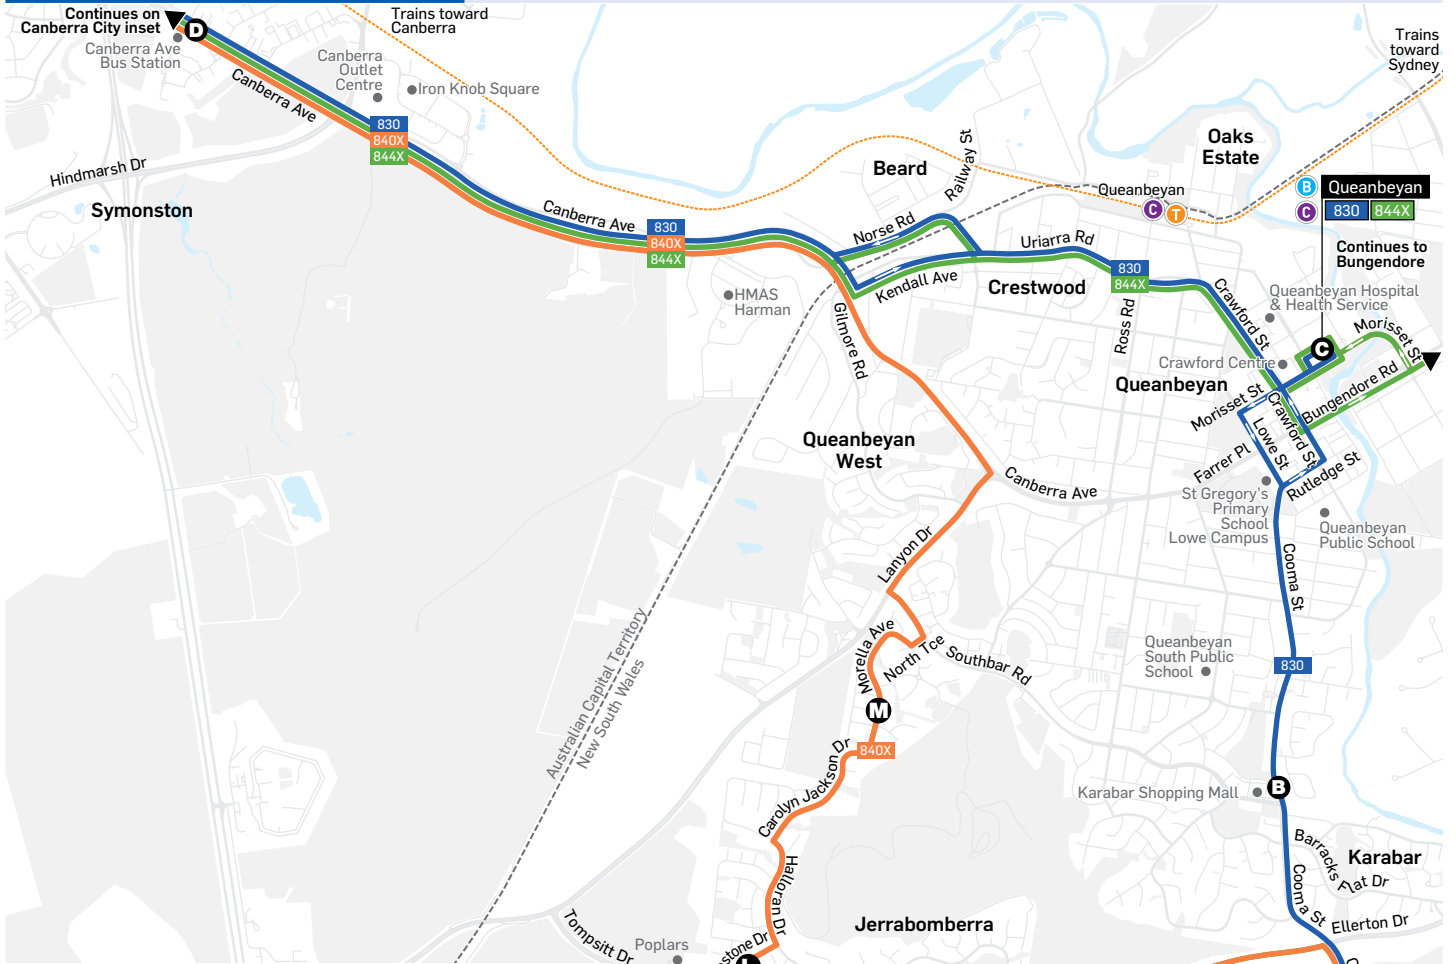

Googong - Queanbeyan - Canberra City

Linking:

- Googong
- Karabar
- Queanbeyan
- Fyshwick
- Jerrabomberra
- Barton
- Russell
- Canberra City

Commencing 24 March 2025

CDC CANBERRA

CDC CANBERRA

Routes 830, 840X, 844X

Bus Route Map

Canberra City inset

Legend

- Bus route
- 830 Route number
- Bus interchange
- Coach stop
- Train line & station

Googong to Canberra CBD via Karabar, Queanbeyan, Crestwood, Harman, Barton & Parkes

Monday to Friday																						
map ref	Route Number	830	830	830	830	830	830	830	830	830	830	830	830	830	830	830	830	830	830	830	830	830
		am	am	am	am	am	am	am	am	am	pm	pm	pm	pm	pm	pm	pm	pm	pm	pm	pm	pm
A	Googong North Village	5:27	5:57	6:22	7:07	7:47	8:32	...	9:32	10:32	11:32	12:32	1:32	2:26	3:32	...	4:32	...	5:32	6:32	7:32	8:32
B	Cooma St - Karabar Shops	5:39	6:09	6:34	7:19	7:59	8:44	...	9:44	10:44	11:44	12:44	1:44	2:38	3:44	...	4:44	...	5:44	6:44	7:44	8:44
C	Queanbeyan Interchange (QBI) arr	5:48	6:18	6:43	7:28	8:08	8:53	9:24	9:53	10:53	11:53	12:53	1:53	2:47	3:53	...	4:53	...	5:53	6:53	7:53	8:53
C	Queanbeyan Interchange (QBI) dep	5:49	6:19	6:44	7:29	8:09	8:54	9:24	9:54	10:54	11:54	12:54	1:54	2:48	3:54	4:24	4:54	5:24	5:54	6:54	7:54	8:54
D	Canberra Ave Bus Station	6:01	6:31	6:56	7:43	8:23	9:08	9:36	10:06	11:06	12:06	1:06	2:06	3:02	4:08	4:38	5:08	5:37	6:06	7:06	8:06	9:06
E	Wentworth Av - Canberra Railway Stn	6:06	6:36	7:01	7:50	8:30	9:15	9:41	10:11	11:11	12:11	1:11	2:11	3:09	4:15	4:45	5:15	5:42	6:11	7:11	8:11	9:11
F	Barton Bus Station	6:10	6:40	7:06	7:55	8:35	9:19	9:45	10:15	11:15	12:15	1:15	2:15	3:14	4:20	4:50	5:20	5:46	6:15	7:15	8:15	9:15
G	City Interchange	6:20	6:50	7:19	8:08	8:48	9:29	9:55	10:25	11:25	12:25	1:25	2:25	3:27	4:33	5:03	5:32	5:56	6:25	7:25	8:25	9:25
H	City - ANU (Marcus Clarke St)	6:24	6:54	7:24	8:13	8:53	9:33	4:38	5:08	5:36	6:00	6:29